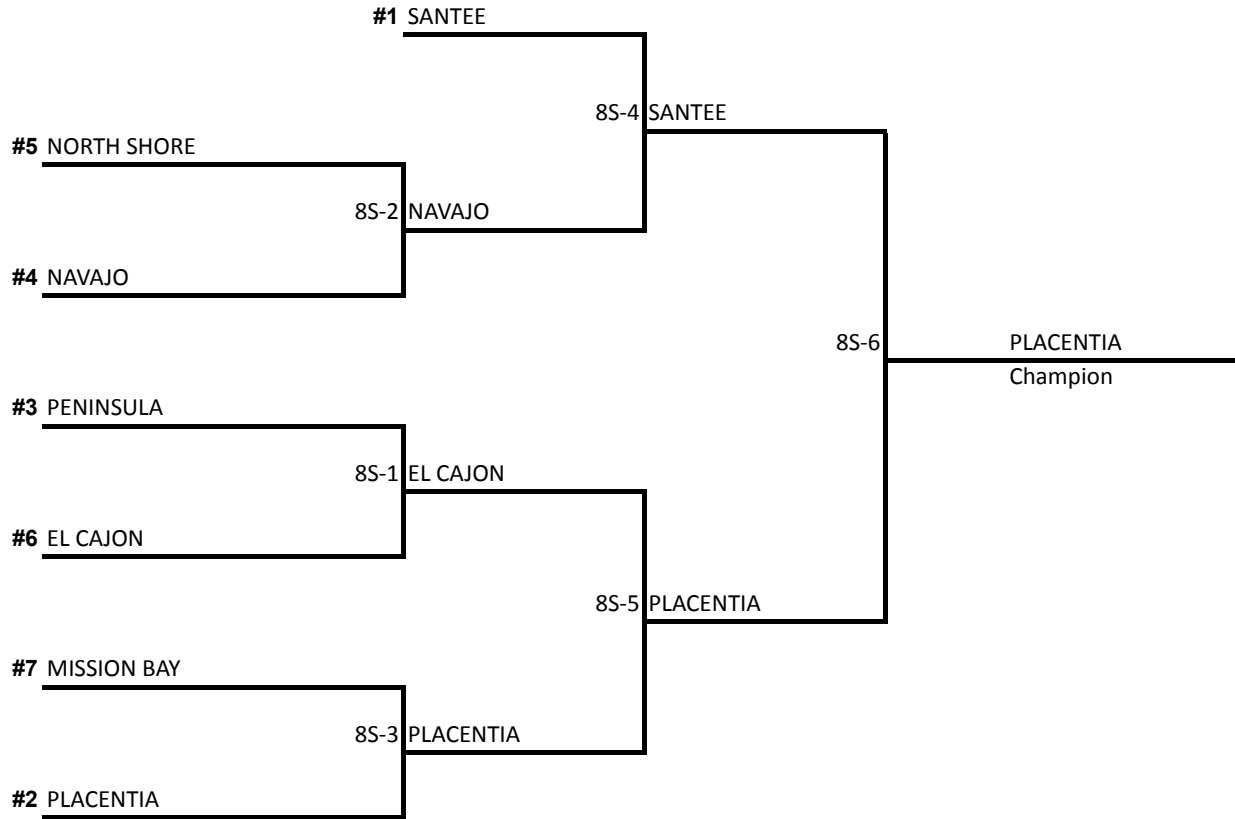

Peninsula 2009 Cool Breeze Tournament

8U Silver

Single Elimination Bracket Play

Higher seed will occupy Home Dugout. Coin Toss for Home Team.
 Bracket play to be played same as Pool play except:
 Championship game to be 6 innings.

SBL = Sub Base Lower Field

Date & Time	Field	Game #	Score
Saturday 3:45 pm	SBL	8S-1	6-4
Saturday 4:30 pm	Robb 2	8S-2	6-5
Saturday 6:15 pm	SBL	8S-3	16-0
Sunday 9:45 am	SBL	8S-4	8-0
Sunday 11:45 am	SBL	8S-5	7-0
Sunday 1:45 pm	SBL	8S-6	10-0