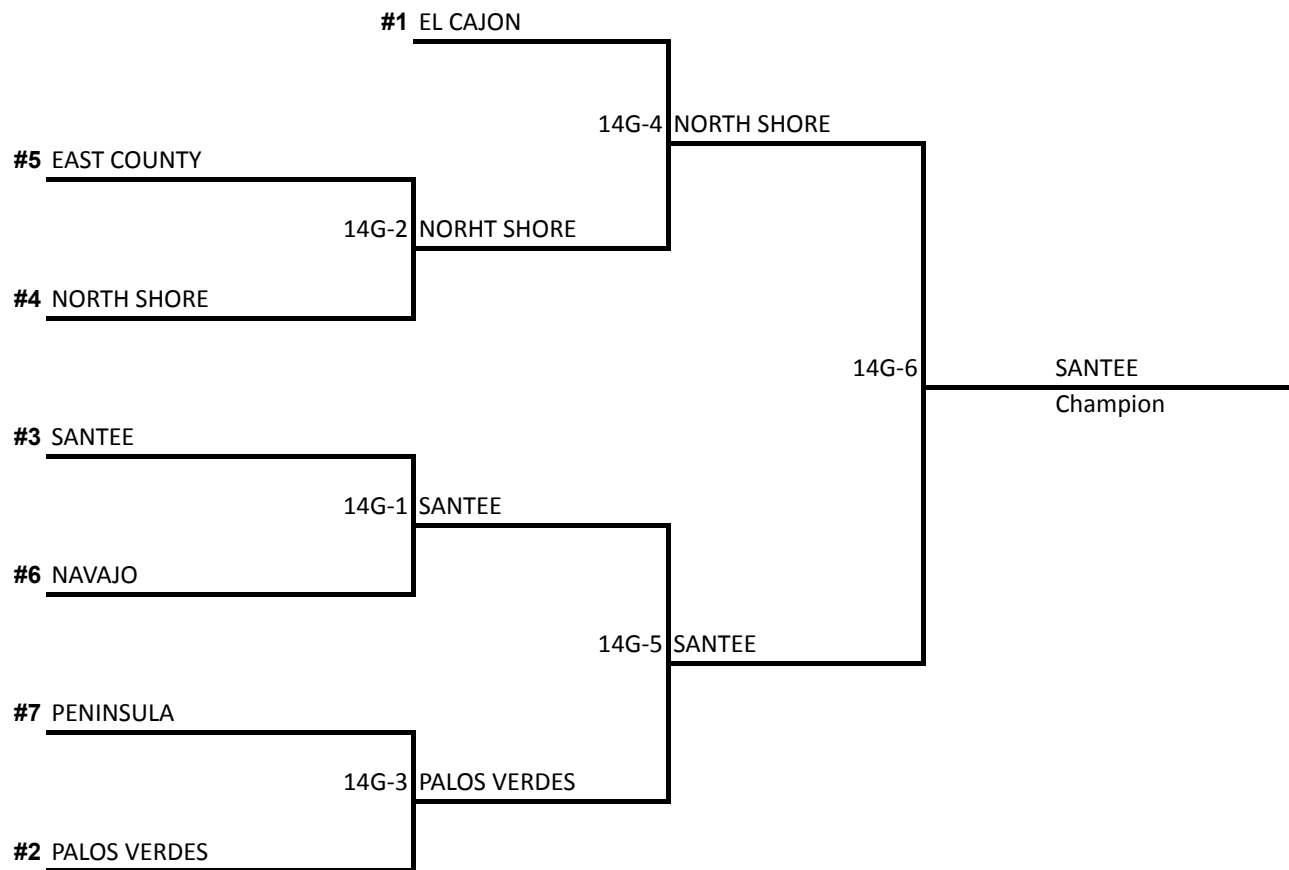

Peninsula 2009 Cool Breeze Tournament

14U Gold

Single Elimination Bracket Play

Date & Time	Field	Game #	Score
Saturday 5:00 pm	Robb 5	14G-1	14-0
Saturday 5:00 pm	MB	14G-2	5-3
Saturday 7:00 pm	MB	14G-3	3-2
Sunday 10:15 am	Robb 5	14G-4	2-1
Sunday 12:15 pm	Robb 5	14G-5	15-0
Sunday 2:30 pm`	Robb 5	14G-6	8-1

Higher seed will occupy Home Dugout. Coin Toss for Home Team.
 Bracket play to be played same as Pool play except:
 Championship game to be 7 innings.

MB = Mission Bay McEvoy Field