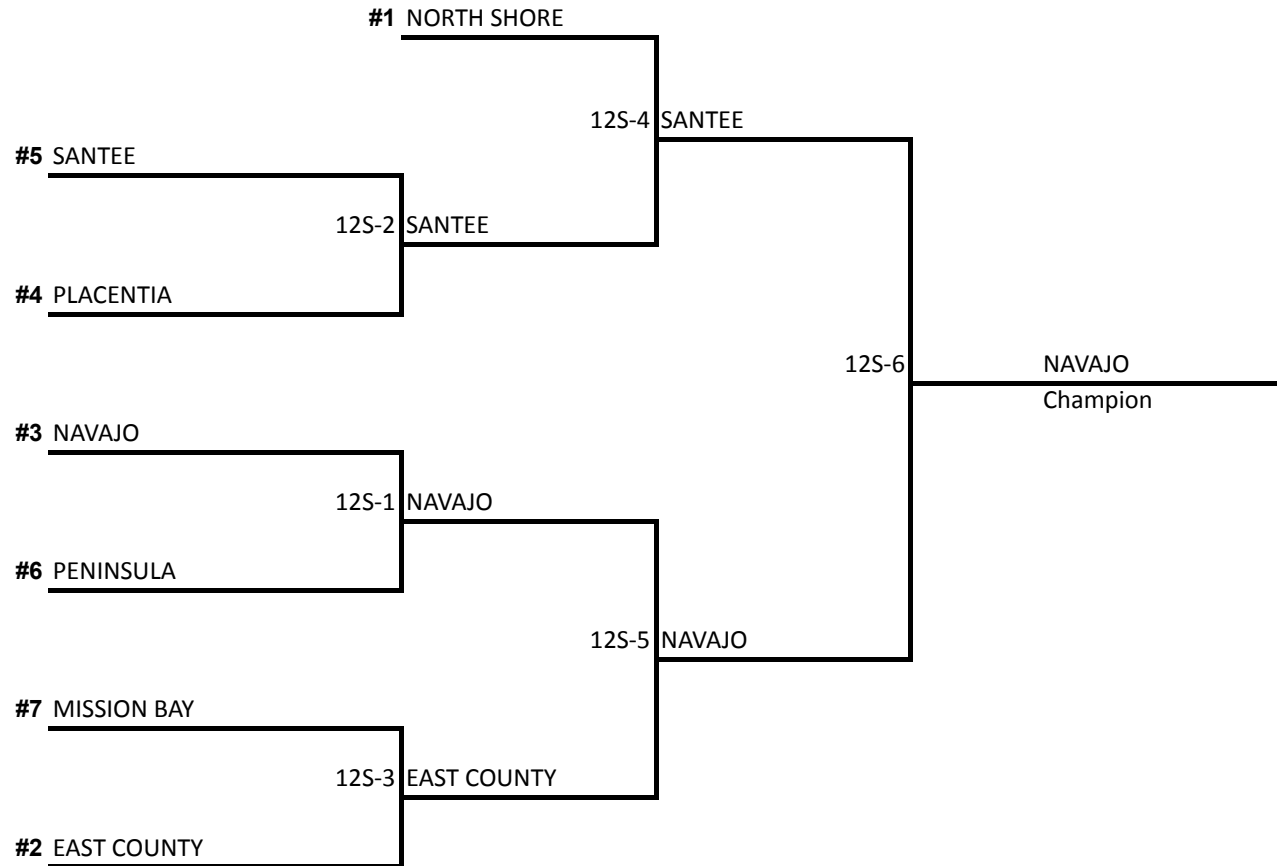

Peninsula 2009 Cool Breeze Tournament

12U Silver

Single Elimination Bracket Play

Date & Time	Field	Game #	Score
Saturday 6:45 pm	Robb 1	12S-1	5-1
Saturday 6:15 pm	SBU	12S-2	8-7
Sunday 8:00 am	SBU	12S-3	13-0
Sunday 10:00 am	SBU	12S-4	9-5
Sunday 12:00 pm	SBU	12S-5	18-7
Sunday 2:15 pm`	SBU	12S-6	3-2

ITB

Higher seed will occupy Home Dugout. Coin Toss for Home Team.
 Bracket play to be played same as Pool play except:
 Championship game to be 7 innings.