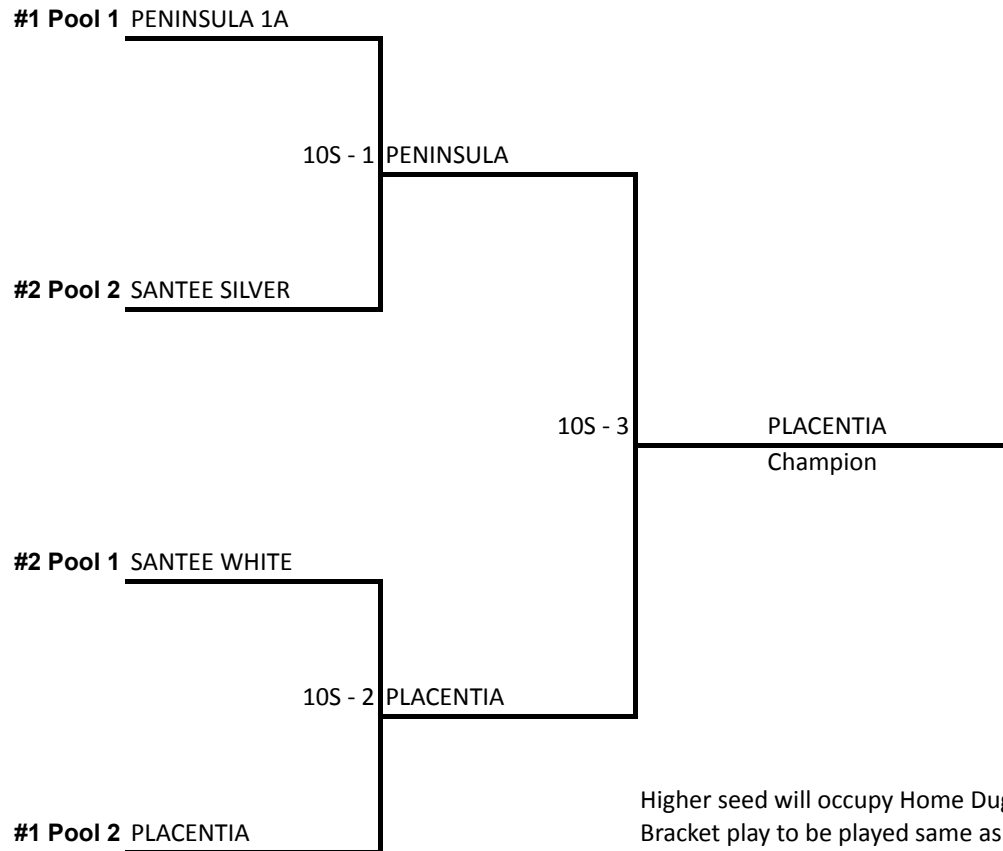

# Peninsula 2009 Cool Breeze Tournament

## 10U Silver

### Single Elimination Bracket Play

Higher seed will occupy Home Dugout. Coin Toss for Home Team.  
 Bracket play to be played same as Pool play except:  
 Championship game to be 7 innings.

Date & Time	Field	Game #	Winner	Score
Sunday 10:15 am	Robb 8	10S - 1	PENINSULA	7-4
Sunday 12:15 pm	Robb 8	10S - 2	PLACENTIA	11-2
Sunday 2:15 pm	Robb 8	10S - 3	PLACENTIA	10-0